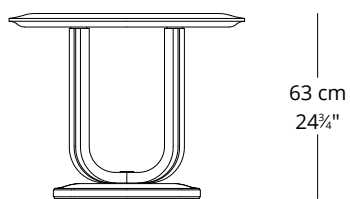

TRILOGY Side Table

ART. 2201

DESCRIPTION

Trilogy collection side table. Wooden structure. Polyester lacquered Pearl Cappuccino high gloss finishing. Gold plus metal details.

Download our samples book for other available lacquered colours and metals.

DRAWINGS

80 cm
31 1/2"